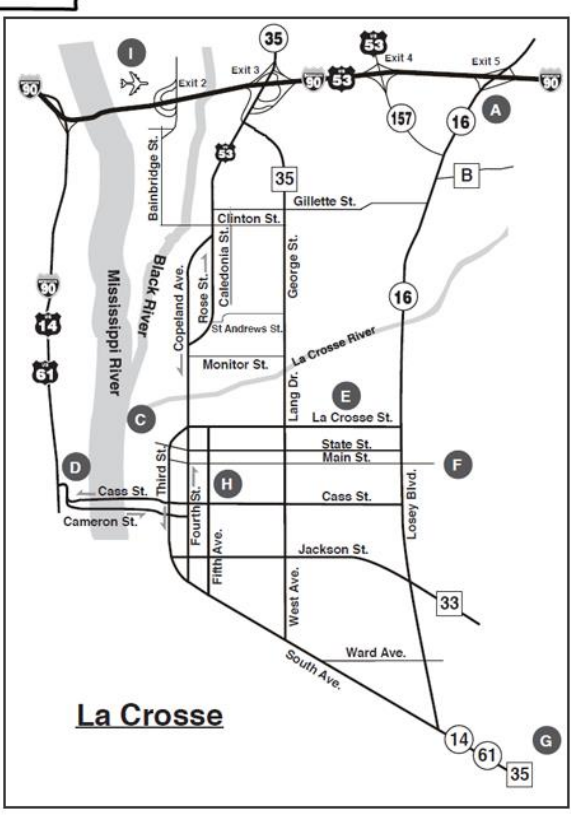

- Mileage from surrounding metropolitan areas:**
- Minneapolis/St. Paul — 150 miles
 - Quad Cities — 200 miles
 - Green Bay — 200 miles
 - Des Moines — 225 miles
 - Milwaukee — 205 miles
 - Duluth/Superior — 240 miles
 - Chicago — 275 miles

Points of interest in Onalaska

- A Valley View Mall
- B Great River State Bike Trail

Points of interest in La Crosse

- C Riverside Park
- D Pettibone Park
- E Myrick Park / Kids Coulee
- F Grandad Bluff Park
- G The Shrine of Our Lady of Guadalupe
- H The Children's Museum
- I La Crosse Municipal Airport