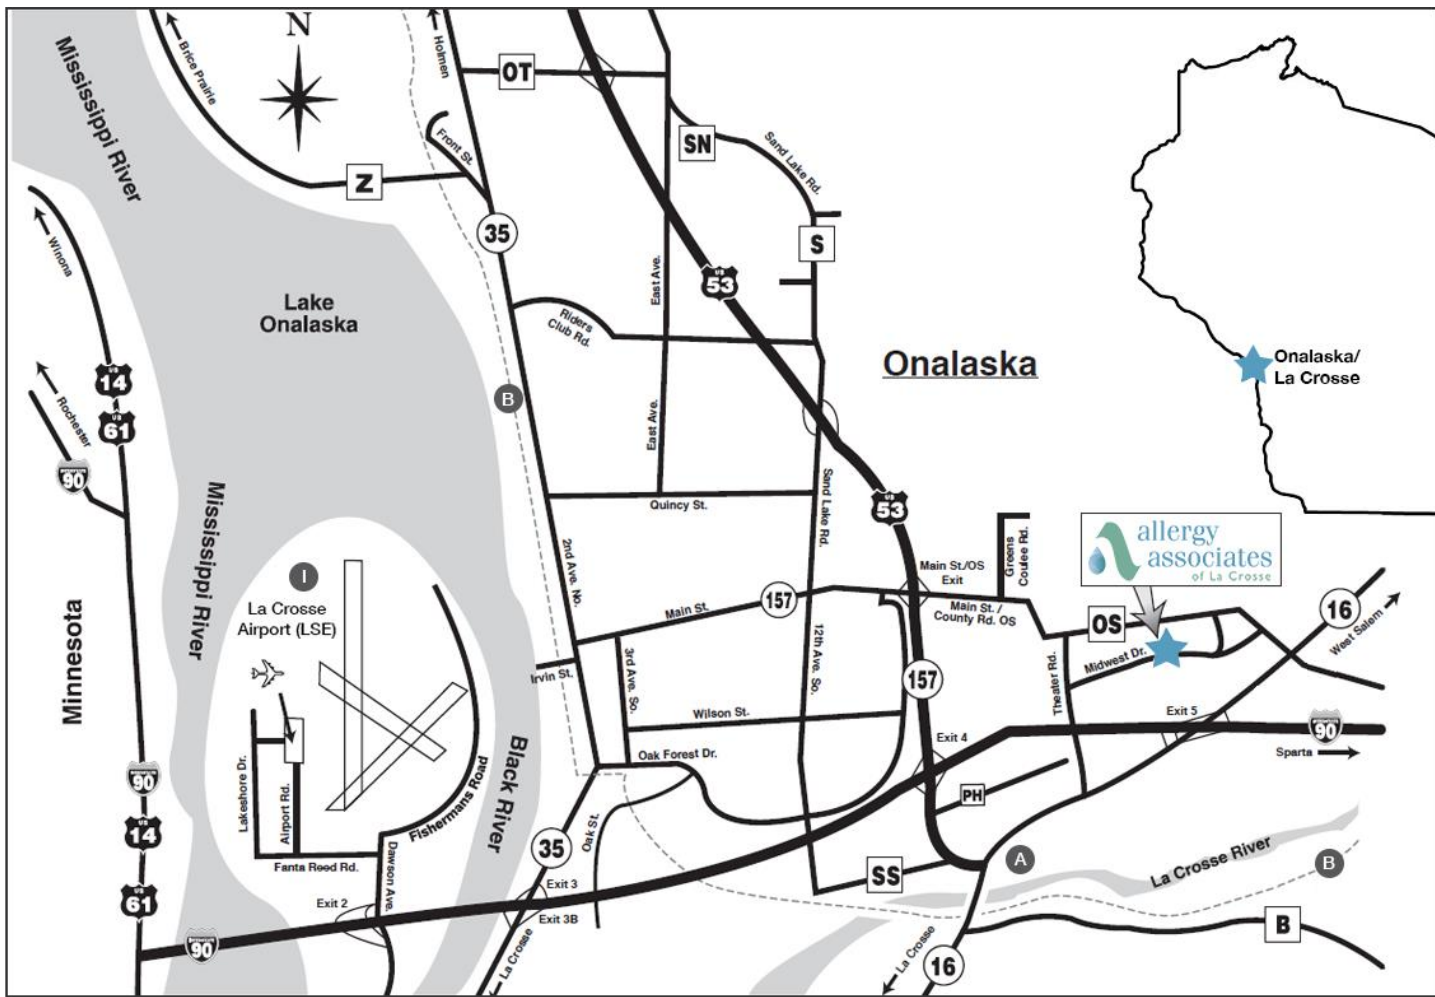

Best Western Plus at the La Crescent Event Ctr.

509 N. Chestnut Street
La Crescent, MN 55947
(800) 780-7234
Select Rate - Corporate & enter code 01733280

Candlewood Suites

56 Copeland Avenue
La Crosse, WI 54603
(608) 785-1110

Charmant Hotel

101 State Street
La Crosse, WI 54601
(608) 519-8800

Comfort Inn*

1223 Crossing Meadows Drive
Onalaska, WI 54650
(608) 781-7500

Courtyard by Marriott*

500 Front Street
La Crosse, WI 54601
(608) 782-1000

Econo Lodge

1906 Rose Street
La Crosse, WI 54603
(608) 781-0200

GrandStay Hotel & Suites**

525 Front Street North
La Crosse, WI 54601
(608) 796-1615

Hampton Inn by Hilton Onalaska**

308 Hampton Court
Onalaska, WI 54650
(608) 779-5000 & stay on the line to connect with the front desk at this location to get AAOL special rate. Do not use the automated system to reach reservations.

Hilton Home 2 Suites

210 Jay Street
La Crosse, WI 54601
(608) 881-6666

Holiday Inn Express**

9409 State Road 16
Onalaska, WI 54650
(608) 783-6555

Lumber Baron Inn**

421 2nd Ave North
Onalaska, WI 54650
(608) 781-8938

Motel 6

2150 Rose Street
La Crosse, WI 54603
(608) 781-0400

Quality Inn

1830 Rose Street
La Crosse, WI 54603
(608) 781-1400

Radisson Hotel**

200 2nd Street South
La Crosse, WI 54601
(608) 784-6680

Settle Inn & Suites**

2110 Rose Street
La Crosse, WI 54603
(608) 781-5100

Stoney Creek Hotel**

3060 South Kinney Coulee Road
Onalaska, WI 54650
Phone: (608) 781-3060