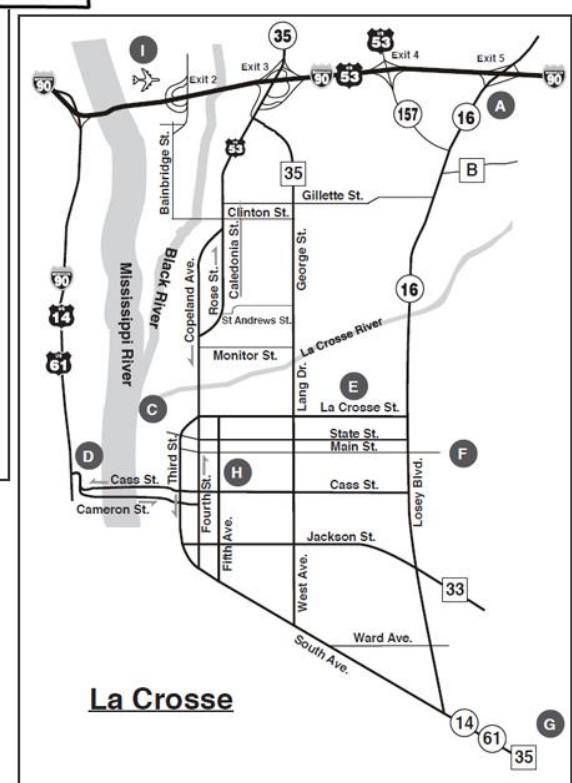

Allergy Associates of La Crosse
2727 Midwest Drive
Onalaska, WI 54650
608.782.2027 or 800.950.9740

- Mileage from surrounding metropolitan areas:**
- Minneapolis/St. Paul – 150 miles
 - Quad Cities – 200 miles
 - Green Bay – 200 miles
 - Des Moines – 225 miles
 - Milwaukee – 205 miles
 - Duluth/Superior – 240 miles
 - Chicago – 275 miles

Points of interest in Onalaska

- A Valley View Mall
- B Great River State Bike Trail

Points of interest in La Crosse

- C Riverside Park
- D Pettibone Park
- E Myrick Park / Kids Coulee
- F Grandad Bluff Park