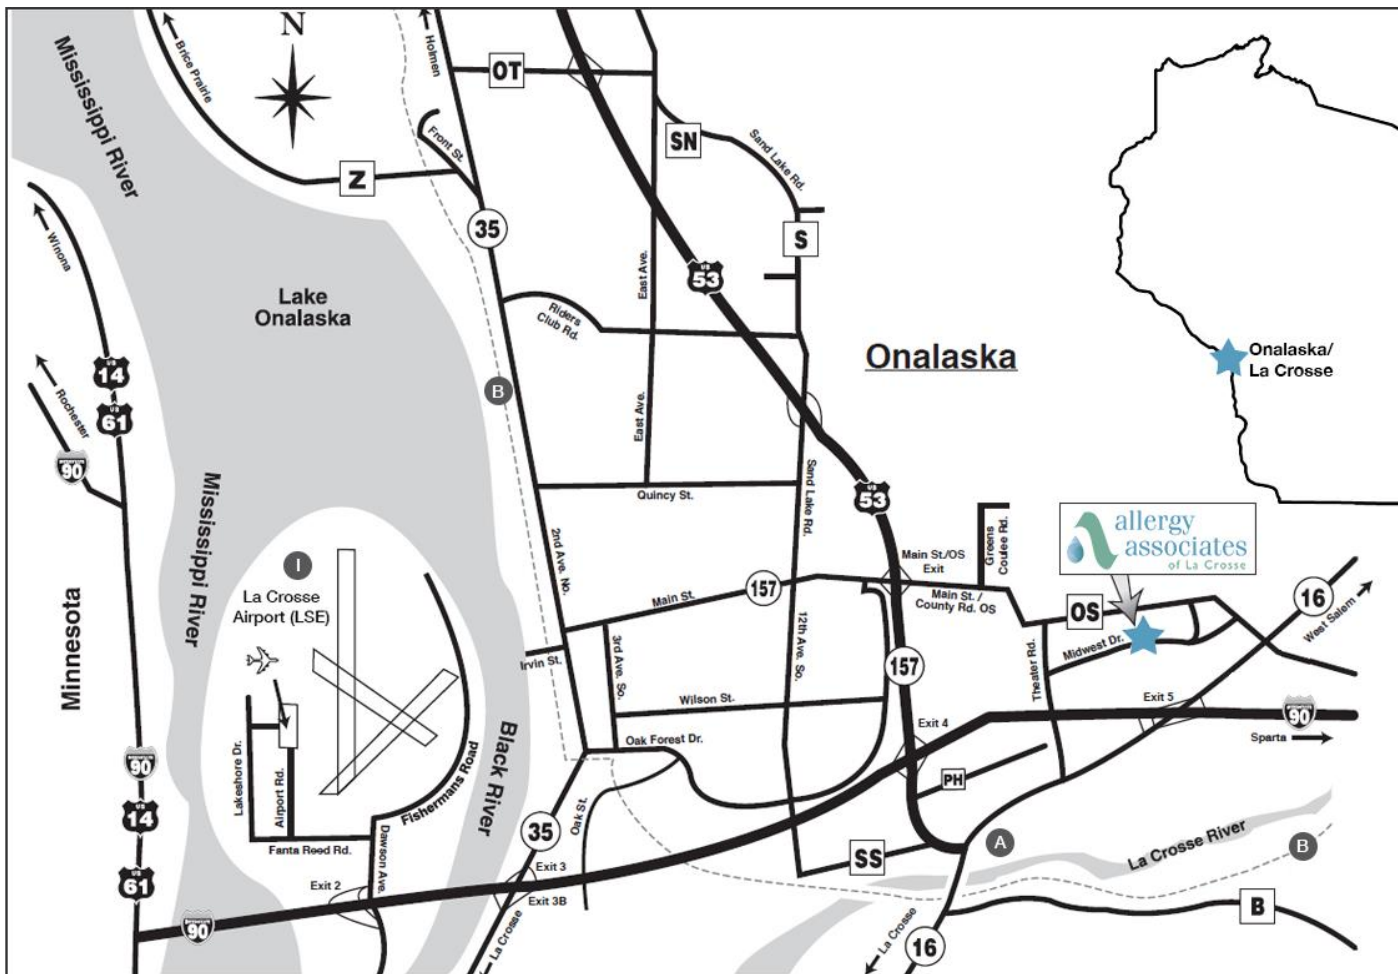

Candlewood Suites

56 Copeland Avenue
La Crosse, WI 54603
(608) 785-1110

Charmant Hotel

101 State Street
La Crosse, WI 54601
(608) 519-8800
Use promo code ALLRGY to book online

Comfort Inn*

1223 Crossing Meadows Drive
Onalaska, WI 54650
(608) 781-7500

Courtyard by Marriott*

500 Front Street
La Crosse, WI 54601
(608) 782-1000

Econo Lodge

1906 Rose Street
La Crosse, WI 54603
(608) 781-0200

GrandStay Hotel & Suites**

525 Front Street North
La Crosse, WI 54601
(608) 796-1615

Hampton Inn by Hilton Onalaska**

308 Hampton Court
Onalaska, WI 54650
(608) 779-5000 & stay on the line to connect with the front desk at this location to get AAOL special rate. Do not use the automated system to reach reservations.

Holiday Inn Express & Suites

2614 Midwest Drive
Onalaska, WI 54650
(608) 667-3030

Hilton Home 2 Suites

210 Jay Street
La Crosse, WI 54601
(608) 881-6666

Days Inn**

9409 State Road 16
Onalaska, WI 54650
(608) 783-6555

Lumber Baron Inn**

421 2nd Ave North
Onalaska, WI 54650
(608) 781-8938

Motel 6

2150 Rose Street
La Crosse, WI 54603
(608) 781-0400

Quality Inn

1830 Rose Street
La Crosse, WI 54603
(608) 781-1400

Radisson Hotel**

200 2nd Street South
La Crosse, WI 54601
(608) 784-6680

Settle Inn & Suites**

2110 Rose Street
La Crosse, WI 54603
(608) 781-5100

Stoney Creek Hotel**

3060 South Kinney Coulee Road
Onalaska, WI 54650
Phone: (608) 781-3060