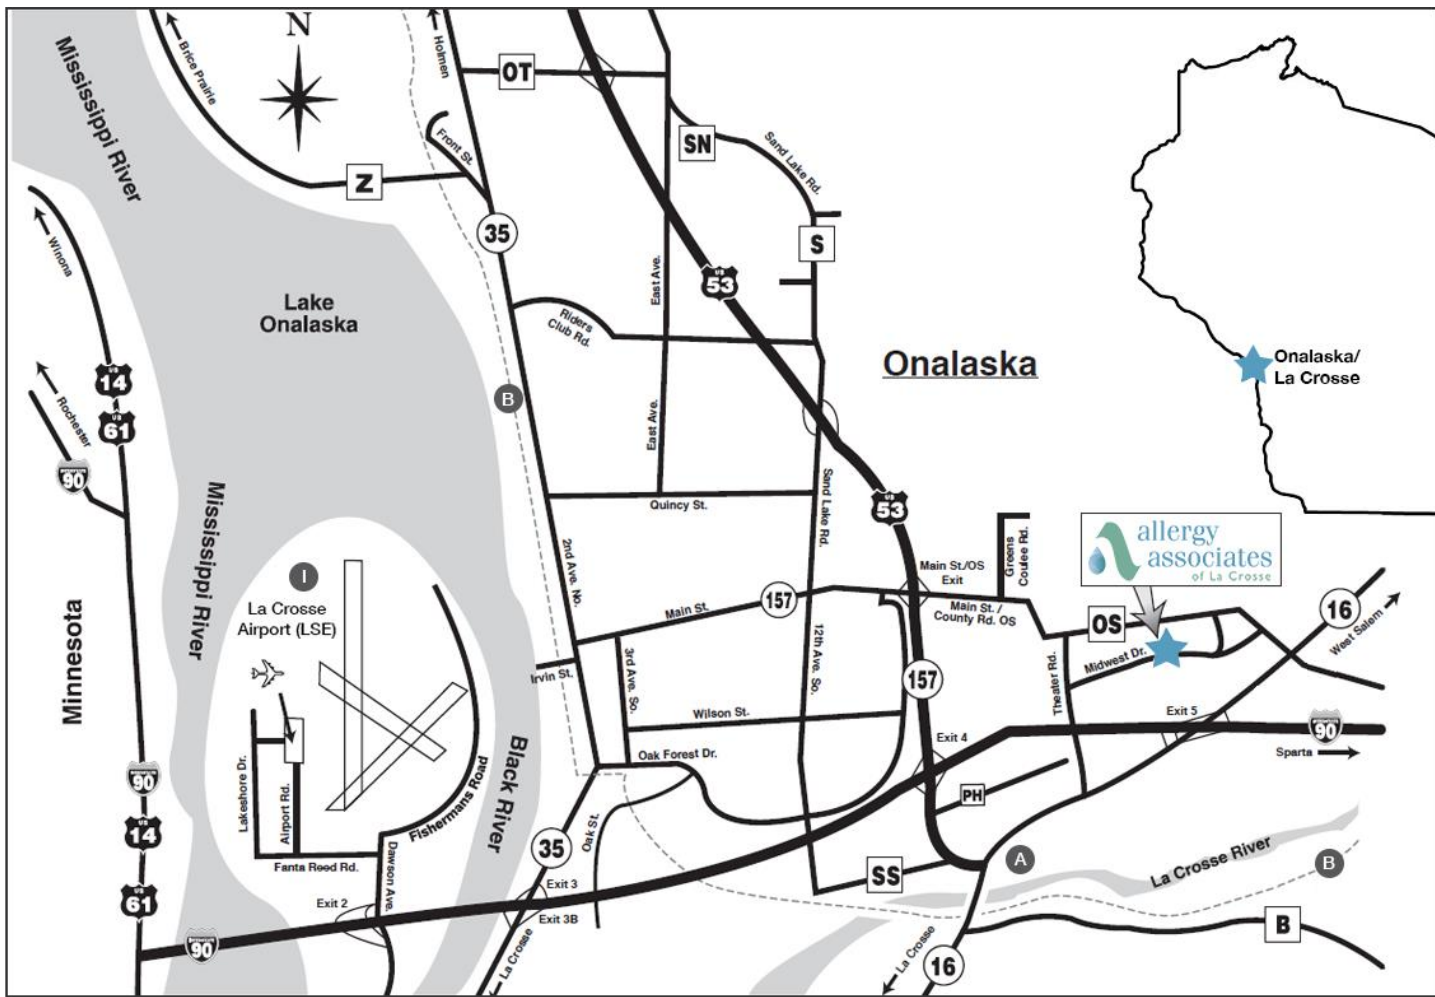

509 N. Chestnut Street
La Crescent, MN 55947
(800) 780-7234
Select Rate - Corporate & enter code 01733280

Candlewood Suites

56 Copeland Avenue
La Crosse, WI 54603
(608) 785-1110

Charmant Hotel

101 State Street
La Crosse, WI 54601
(608) 519-8800
Use promo code ALLRGY to book online

Comfort Inn*

1223 Crossing Meadows Drive
Onalaska, WI 54650
(608) 781-7500

Courtyard by Marriott*

500 Front Street
La Crosse, WI 54601
(608) 782-1000

Econo Lodge

1906 Rose Street
La Crosse, WI 54603
(608) 781-0200

GrandStay Hotel & Suites**

525 Front Street North
La Crosse, WI 54601
(608) 796-1615

Hampton Inn by Hilton Onalaska**

308 Hampton Court
Onalaska, WI 54650
(608) 779-5000 & stay on the line to connect with the front desk at this location to get AAOL special rate. Do not use the automated system to reach reservations.

Hilton Home 2 Suites

210 Jay Street
La Crosse, WI 54601
(608) 881-6666

Holiday Inn Express**

9409 State Road 16
Onalaska, WI 54650
(608) 783-6555

Lumber Baron Inn**

421 2nd Ave North
Onalaska, WI 54650
(608) 781-8938

Motel 6

2150 Rose Street
La Crosse, WI 54603
(608) 781-0400

Quality Inn

1830 Rose Street
La Crosse, WI 54603
(608) 781-1400

Radisson Hotel**

200 2nd Street South
La Crosse, WI 54601
(608) 784-6680

Settle Inn & Suites**

2110 Rose Street
La Crosse, WI 54603
(608) 781-5100

Stoney Creek Hotel**

3060 South Kinney Coulee Road
Onalaska, WI 54650
Phone: (608) 781-3060