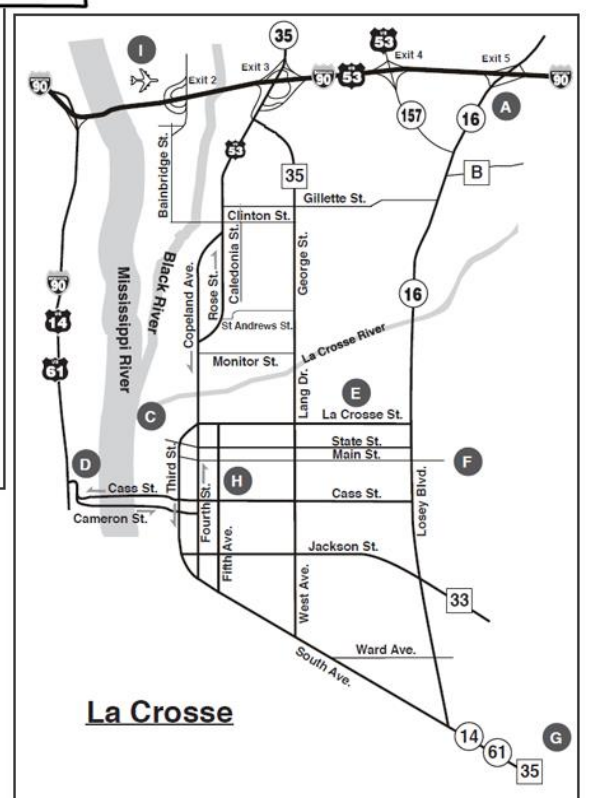

Mileage from surrounding metropolitan areas:

- Minneapolis/St. Paul — 150 miles
- Quad Cities — 200 miles
- Green Bay — 200 miles
- Des Moines — 225 miles
- Milwaukee — 205 miles
- Duluth/Superior — 240 miles
- Chicago — 275 miles

Points of interest in Onalaska

- A Valley View Mall
- B Great River State Bike Trail

Points of interest in La Crosse

- C Riverside Park
- D Pettibone Park
- E Myrick Park / Kids Coulee
- F Grandad Bluff Park
- G The Shrine of Our Lady of Guadalupe
- H The Children's Museum
- I La Crosse Municipal Airport