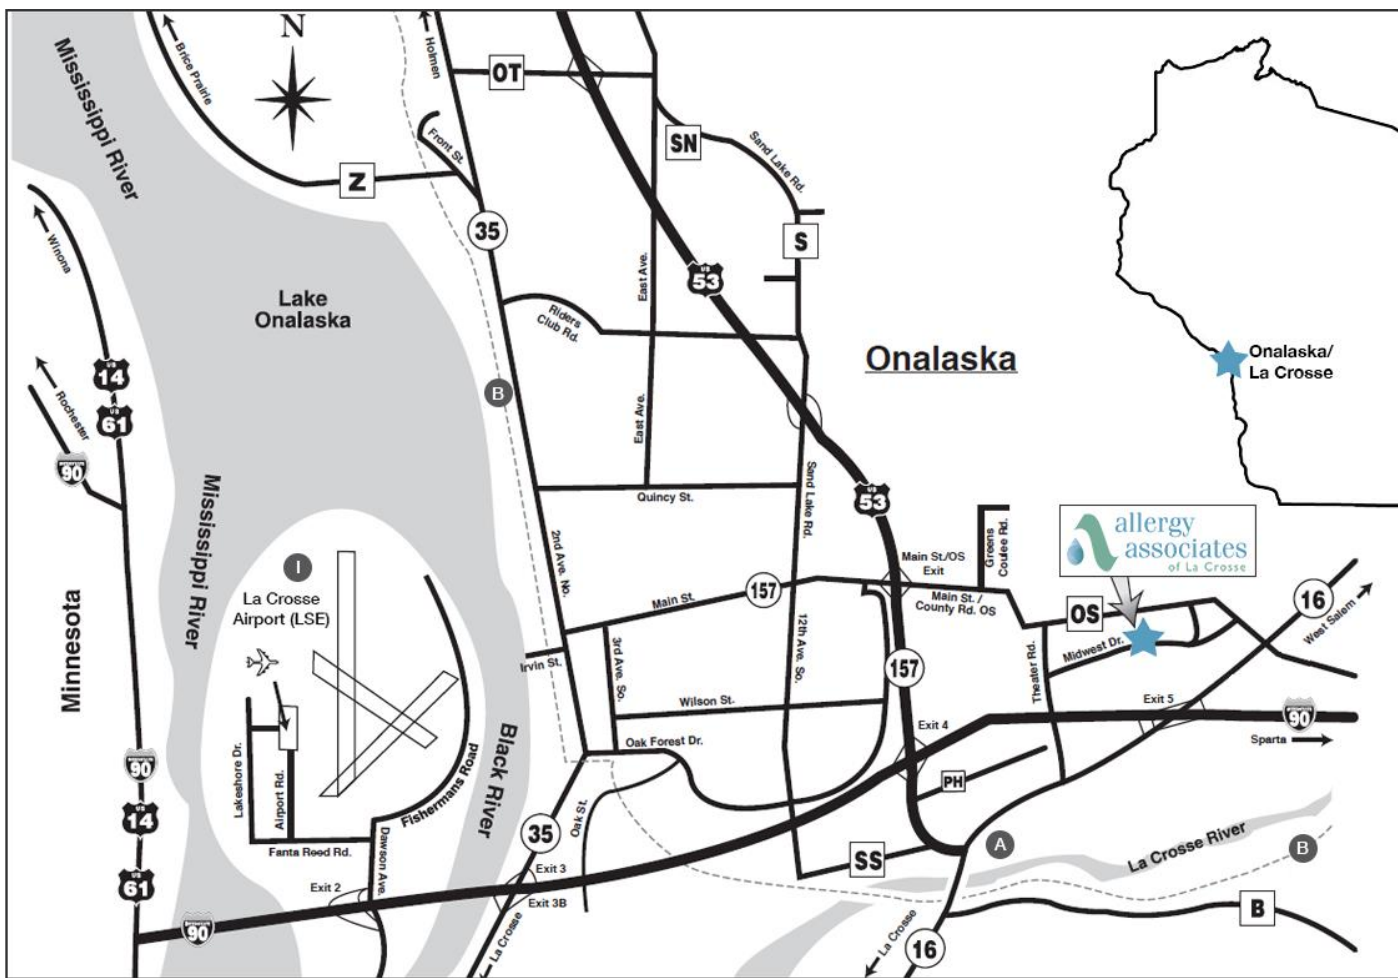

**Motel 6**

2150 Rose Street  
La Crosse, WI 54603  
(608) 781-0400

**Radisson Hotel\***

200 2nd Street South  
La Crosse, WI 54601  
(608) 784-6680

**Stoney Creek Hotel\***

3060 South Kinney Coulee Road  
Onalaska, WI 54650  
(608) 781-3060

**Allergy Associates of La Crosse**  
2727 Midwest Drive  
Onalaska, WI 54650  
608.782.2027 or 800.950.9740

- Mileage from surrounding metropolitan areas:**
- Minneapolis/St. Paul – 150 miles
  - Quad Cities – 200 miles
  - Green Bay – 200 miles
  - Des Moines – 225 miles
  - Milwaukee – 205 miles
  - Duluth/Superior – 240 miles
  - Chicago – 275 miles

**Points of interest in Onalaska**

- A Valley View Mall
- B Great River State Bike Trail

**Points of interest in La Crosse**

- C Riverside Park
- D Pettibone Park
- E Myrick Park / Kids Coulee
- F Grandad Bluff Park