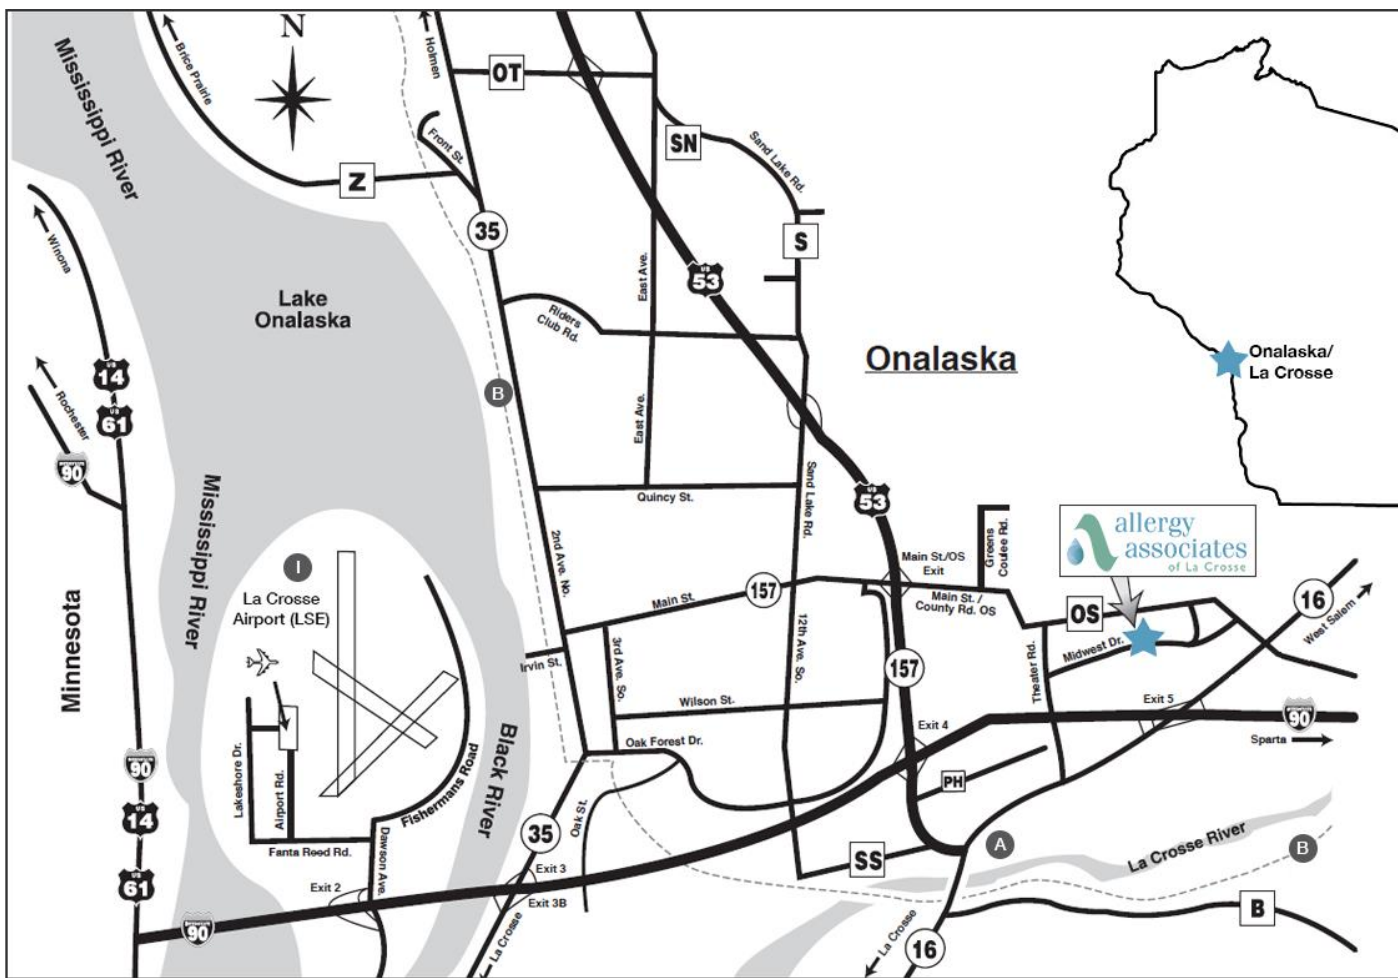

AmericInn

1835 Rose Street
La Crosse, WI 54603
(608) 781-7000

Best Western Plus at the La Crescent Event Ctr.

509 N. Chestnut Street
La Crescent, MN 55947
(800) 780-7234

Select Rate - Corporate & enter code 01733280

Charmant Hotel

101 State Street
La Crosse, WI 54601
(608) 519-8800

Use promo code ALLRGY to book online

Comfort Inn*

1223 Crossing Meadows Drive
Onalaska, WI 54650
(608) 781-7500

Country Inn & Suites by Radisson*

2110 Rose Street
La Crosse, WI 54603
(608) 781-5100

Courtyard by Marriott*

500 Front Street
La Crosse, WI 54601
(608) 782-1000

GrandStay Hotel & Suites*

525 Front Street North
La Crosse, WI 54601
(608) 796-1615

Hampton Inn by Hilton La Crosse

511 3rd St N
La Crosse, WI 54601
(608) 791-4004
Booking code: 0003138593

Hampton Inn by Hilton Onalaska*

308 Hampton Court
Onalaska, WI 54650
(608) 779-5000 & stay on the line to connect with the front desk at this location to get AAOL special rate. Do not use the automated system to reach reservations.

Hilton Home 2 Suites

210 Jay Street
La Crosse, WI 54601
(608) 881-6666

Holiday Inn Express & Suites

2614 Midwest Drive
Onalaska, WI 54650
(608) 667-3030

Days Inn*

9409 State Road 16
Onalaska, WI 54650
(608) 783-6555

Motel 6

2150 Rose Street
La Crosse, WI 54603
(608) 781-0400

Radisson Hotel*

200 2nd Street South
La Crosse, WI 54601
(608) 784-6680

Stoney Creek Hotel*

3060 South Kinney Coulee Road
Onalaska, WI 54650
(608) 781-3060